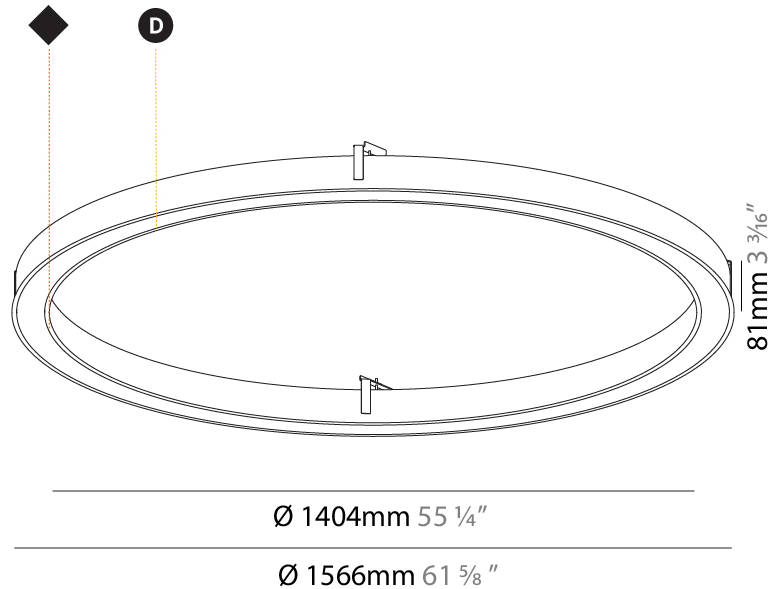

GENERAL

Series: Glorious
Subseries: Glorious Slim
Brand: Prolicht
Division: Architectural
Mounting Type: Recessed
Mounting Location: Ceiling
Subcategory: Ambient

PHYSICAL

Shape: Round
Diameter (mm): 1566
Diameter (in): 61 ⁵/₈
Height (mm): 81
Height (in): 3 ³/₁₆
Min. Recessing Depth (mm): 120
Min. Recessing Depth (in): 4 ³/₄
Light Distribution: Direct
Weight (kg): 14.042
Weight (lbs): 30.96
Diffuser: PMMA - Opal or Micro-Prism
Fixture Finish: SSR / BKV / CWI / CRY / HAB / UFT / ITA / RUA / FTG / MYG / LOD / PUS / FRO / FUP / KIA / POP / BLS / SPG / MEY / GOH / GUM / CHC / COM / ABZ / JAG / OBR / MOS / ROR
Fixture Material: Aluminum

ELECTRICAL

Lamp Type: LED (Zhaga Standard)
Input Wattage (W): 112
Total Output Wattage (W): 96
Dimming: Tri-Mode (Non-Dimming and Phase Dimming (120Vac only) and 0-10V Dimming)
Driver Included: Yes
Driver Location: Integrated
Driver Type: Constant Current - Universal
Driver Class: Class 2
Input Voltage (V): 120 - 277
Constant Current (MA): 350

LED

Color Temperature (°K): 3000 / 3500 / 4000
Max. Delivered Lumen (lm): 13580 / 13857 / 14140
CRI: >80 CRI
Efficiency (%): 0.884
Lamp Life (hrs): 50000

OPTICAL

RATINGS AND CERTIFICATIONS

Certified By: Certified for North American Standards
IP rating: IP20