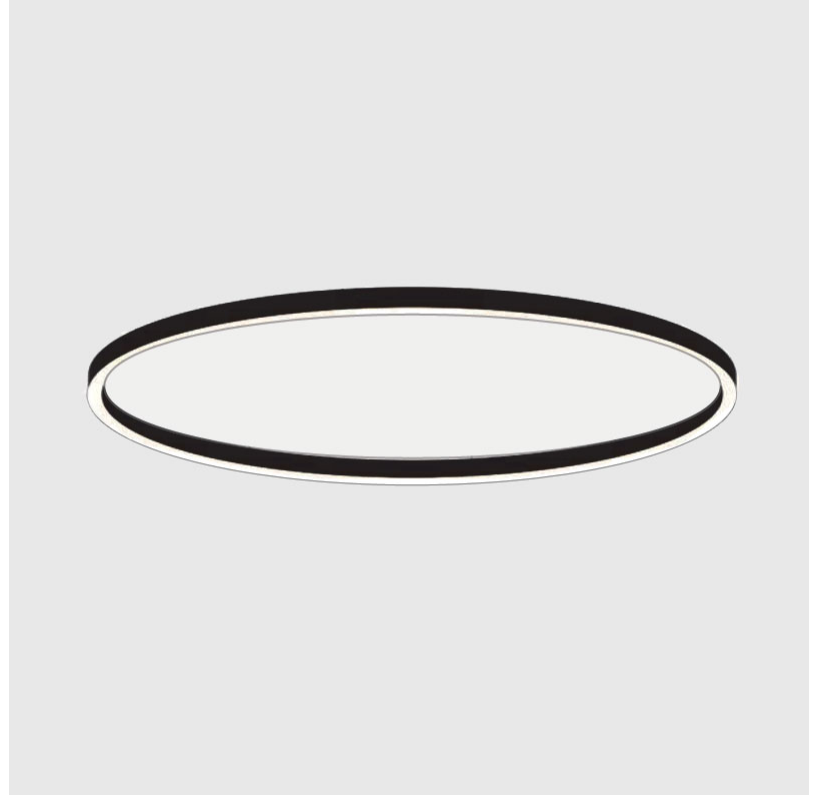

1. To build a product code in our configurator select the specify button on the base model # product page
2. To build a manual product code on this datasheet choose from the options listed below in blue font and add the suffix to the base model #

GENERAL

Series: Glorious
Subseries: Glorious Slim
Brand: Prolicht
Division: Architectural
Mounting Type: Surface
Mounting Location: Ceiling
Subcategory: Ambient

PHYSICAL

Shape: Round
Diameter (mm): 3000
Diameter (in): 118 7/8
Height (mm): 90
Height (in): 3 9/16
Light Distribution: Direct
Weight (kg): 26.284
Weight (lbs): 57.83
Diffuser: PMMA - Opal or Micro-Prism
Fixture Finish: SSR / BKV / CWI / CRY / HAB / UFT / ITA / RUA / FTG / MYG / LOD / PUS / FRO / FUP / KIA / POP / BLS / SPG / MEY / GOH / GUM / CHC / COM / ABZ / JAG / OBR / MOS / ROR
Fixture Material: Aluminum

ELECTRICAL

Lamp Type: LED (Zhaga Standard)
Input Wattage (W): 224
Total Output Wattage (W): 192
Dimming: Tri-Mode (Non-Dimming and Phase Dimming (120Vac only) and 0-10V Dimming)
Driver Included: Yes
Driver Location: Integrated
Driver Type: Constant Current - Universal
Driver Class: Class 2
Input Voltage (V): 120 - 277
Constant Current (MA): 350

LED

Color Temperature (°K): 3000 / 3500 / 4000
Max. Delivered Lumen (lm): 27160 / 27724 / 28290
CRI: >80 CRI
Efficiency (%): 88.4
Lamp Life (hrs): 50000

OPTICAL

RATINGS AND CERTIFICATIONS

Certified By: Certified for North American Standards
IP rating: IP20