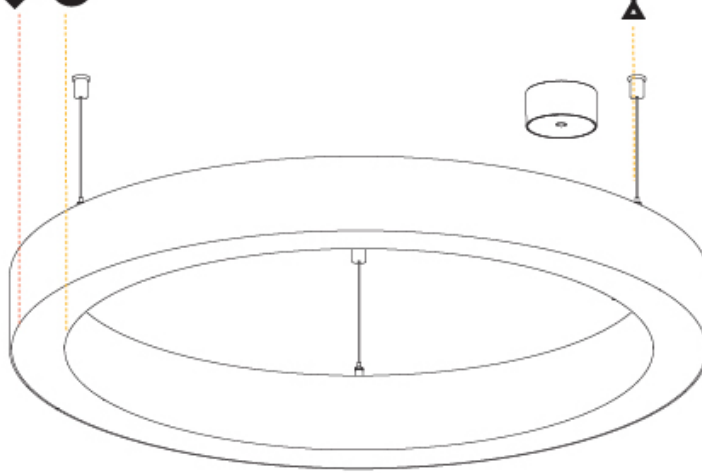

PROJECT	_____
TYPE	_____
SPECIFIER	_____
QUANTITY	_____
DATE	_____

For Color / Finish Chart & Symbology see Appendix or product page downloadable area.

°K

Dimming	DP	DV		
	Phase	0-10V		
Color Temperature	30K	35K	°K	
	3000K	3500K		40K
Diffuser	01	02	D	
	Opal	Micro-Prism		
Suspension Cable Color and Length	..05	..10	△	
	2000	6000		

ORDER-EXAMPLE: °K
L3XXXX- DV 30K 02 01 05
0-10V 3000K Black Opal
2000mm/Trans