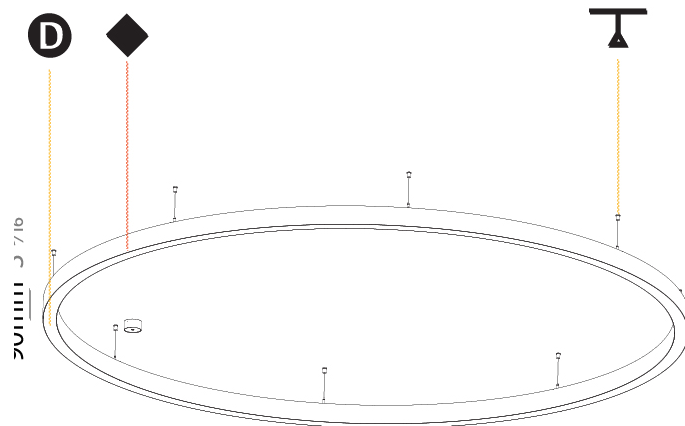

GENERAL

Series: Glorious
Subseries: Glorious Slim
Brand: Prolicht
Division: Architectural
Mounting Type: Suspension
Mounting Location: Ceiling
Subcategory: Ambient

PHYSICAL

Shape: Round
Diameter (mm): 3000
Diameter (in): 118 1/8
Height (mm): 90
Height (in): 3 9/16
Max. Overall Height (mm): 2090
Max. Overall Height (in): 82 5/16
Light Distribution: Direct / Indirect
Weight (kg): 31.716
Weight (lbs): 69.93
Diffuser: PMMA - Opal or Micro-Prism
Fixture Finish: SSR / BKV / CWI / CRY / HAB / UFT / ITA / RUA / FTG / MYG / LOD / PUS / FRO / FUP / KIA / POP / BLS / SPG / MEY / GOH / GUM / CHC / COM / ABZ / JAG / OBR / MOS / ROR
Fixture Material: Aluminum
Cable Details: 2000mm or 6000mm Transparent Cable

ELECTRICAL

Lamp Type: LED (Zhaga Standard)
Input Wattage (W): 224 / 112
Total Output Wattage (W): 192 / 84
Dimming: Tri-Mode (Non-Dimming and Phase Dimming (120Vac only) and 0-10V Dimming)
Driver Included: Yes
Driver Location: Integrated
Driver Type: Constant Current - Universal
Driver Class: Class 2
Input Voltage (V): 120 - 277
Constant Current (MA): 350

LED

Color Temperature (°K): 3000 / 3500 / 4000
Max. Delivered Lumen (lm): 38980 / 39798 / 40610
CRI: >80 CRI
Lamp Life (hrs): 50000

OPTICAL

RATINGS AND CERTIFICATIONS

Certified By: Certified for North American Standards
IP rating: IP20

2870mm 113"

3000mm 118 1/8"