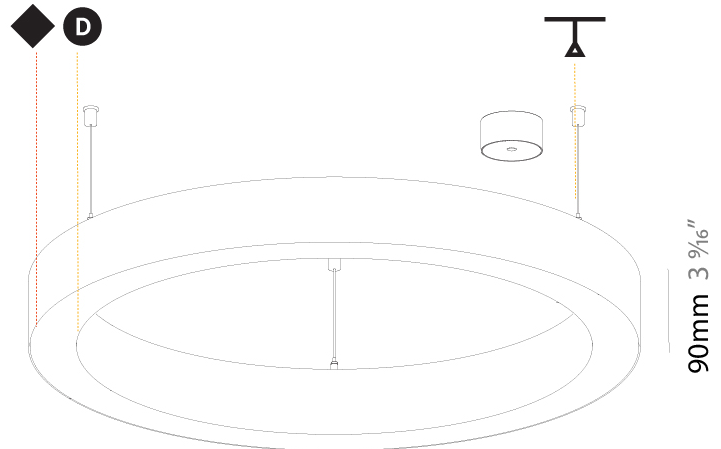

GENERAL

Series: Glorious
Subseries: Glorious Slim
Brand: Prolicht
Division: Architectural
Mounting Type: Suspension
Mounting Location: Ceiling
Subcategory: Ambient

PHYSICAL

Shape: Round
Diameter (mm): 800
Diameter (in): 31 1/2
Height (mm): 90
Height (in): 3 9/16
Max. Overall Height (mm): 2090
Max. Overall Height (in): 82 5/16
Light Distribution: Direct / Indirect
Weight (kg): 8.128
Weight (lbs): 17.92
Diffuser: PMMA - Opal or Micro-Prism
Fixture Finish: SSR / BKV / CWI / CRY / HAB / UFT / ITA / RUA / FTG / MYG / LOD / PUS / FRO / FUP / KIA / POP / BLS / SPG / MEY / GOH / GUM / CHC / COM / ABZ / JAG / OBR / MOS / ROR
Fixture Material: Aluminum
Cable Details: 2000mm or 6000mm Transparent Cable

ELECTRICAL

Lamp Type: LED (Zhaga Standard)
Input Wattage (W): 56 / 52.5
Total Output Wattage (W): 48 / 45
Dimming: Tri-Mode (Non-Dimming and Phase Dimming (120Vac only) and 0-10V Dimming)
Driver Included: Yes
Driver Location: Integrated
Driver Type: Constant Current - Universal
Driver Class: Class 2
Input Voltage (V): 120 - 277
Constant Current (MA): 350

LED

Color Temperature (°K): 3000 / 3500 / 4000
Max. Delivered Lumen (lm): 9830 / 10035 / 10240
CRI: >80 CRI
Lamp Life (hrs): 50000

OPTICAL

RATINGS AND CERTIFICATIONS

Certified By: Certified for North American Standards
IP rating: IP20

Ø 670mm 26 3/8"

Ø 800mm 31 1/2"

90mm 3 9/16"