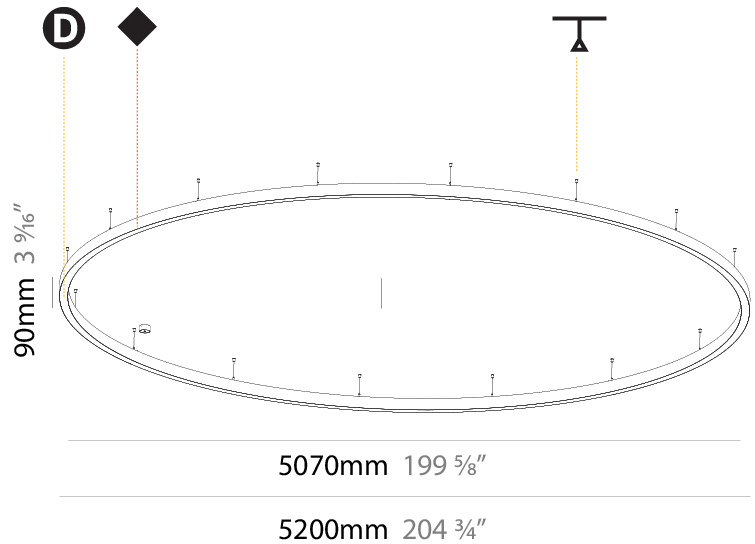

GENERAL

Series: Glorious
Subseries: Glorious Slim
Brand: Prolicht
Division: Architectural
Mounting Type: Suspension
Mounting Location: Ceiling
Subcategory: Ambient

PHYSICAL

Shape: Round
Diameter (mm): 5200
Diameter (in): 204 ³/₄
Height (mm): 90
Height (in): 3 ⁹/₁₆
Max. Overall Height (mm): 2090
Max. Overall Height (in): 82 ⁵/₁₆
Light Distribution: Direct / Indirect
Weight (kg): 55.788
Weight (lbs): 123.00
Diffuser: PMMA - Opal or Micro-Prism
Fixture Finish: SSR / BKV / CWI / CRY / HAB / UFT / ITA / RUA / FTG / MYG / LOD / PUS / FRO / FUP / KIA / POP / BLS / SPG / MEY / GOH / GUM / CHC / COM / ABZ / JAG / OBR / MOS / ROR
Fixture Material: Aluminum
Cable Details: 2000mm or 6000mm Transparent Cable

ELECTRICAL

Lamp Type: LED (Zhaga Standard)
Input Wattage (W): 392 / 280
Total Output Wattage (W): 336 / 240
Dimming: Tri-Mode (Non-Dimming and Phase Dimming (120Vac only) and 0-10V Dimming)
Driver Included: Yes
Driver Location: Integrated
Driver Type: Constant Current - Universal
Driver Class: Class 2
Input Voltage (V): 120 - 277
Constant Current (MA): 350

LED

Color Temperature (°K): 3000 / 3500 / 4000
Max. Delivered Lumen (lm): 72090 / 73588 / 75090
CRI: >80 CRI
Lamp Life (hrs): 50000

OPTICAL

RATINGS AND CERTIFICATIONS

Certified By: Certified for North American Standards
IP rating: IP20