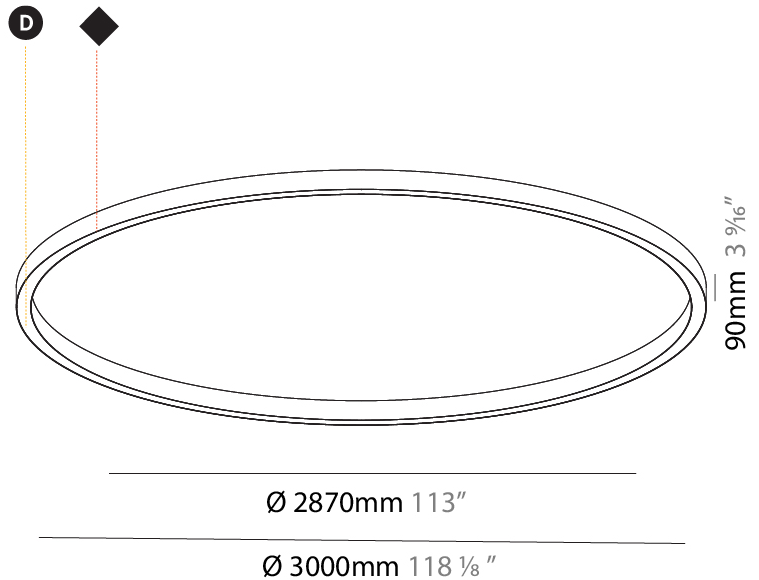

1. To build a product code in our configurator select the specify button on the base model # product page
2. To build a manual product code on this datasheet choose from the options listed below in blue font and add the suffix to the base model #

GENERAL

Series: Glorious
Subseries: Glorious Slim
Brand: Prolicht
Division: Architectural
Mounting Type: Surface
Mounting Location: Ceiling
Subcategory: Ambient

PHYSICAL

Shape: Round
Diameter (mm): 3000
Diameter (in): 118 7/8
Height (mm): 90
Height (in): 3 9/16
Light Distribution: Direct
Weight (kg): 26.284
Weight (lbs): 57.83
Diffuser: PMMA - Opal or Micro-Prism
Fixture Finish: SSR / BKV / CWI / CRY / HAB / UFT / ITA / RUA / FTG / MYG / LOD / PUS / FRO / FUP / KIA / POP / BLS / SPG / MEY / GOH / GUM / CHC / COM / ABZ / JAG / OBR / MOS / ROR
Fixture Material: Aluminum

ELECTRICAL

Lamp Type: LED (Zhaga Standard)
Input Wattage (W): 224
Total Output Wattage (W): 192
Dimming: Tri-Mode (Non-Dimming and Phase Dimming (120Vac only) and 0-10V Dimming)
Driver Included: Yes
Driver Location: Integrated
Driver Type: Constant Current - Universal
Driver Class: Class 2
Input Voltage (V): 120 - 277
Constant Current (MA): 350

LED

Color Temperature (°K): 3000 / 3500 / 4000
Max. Delivered Lumen (lm): 27160 / 27724 / 28290
CRI: >80 CRI
Efficiency (%): 88.4
Lamp Life (hrs): 50000

OPTICAL

RATINGS AND CERTIFICATIONS

Certified By: Certified for North American Standards
IP rating: IP20