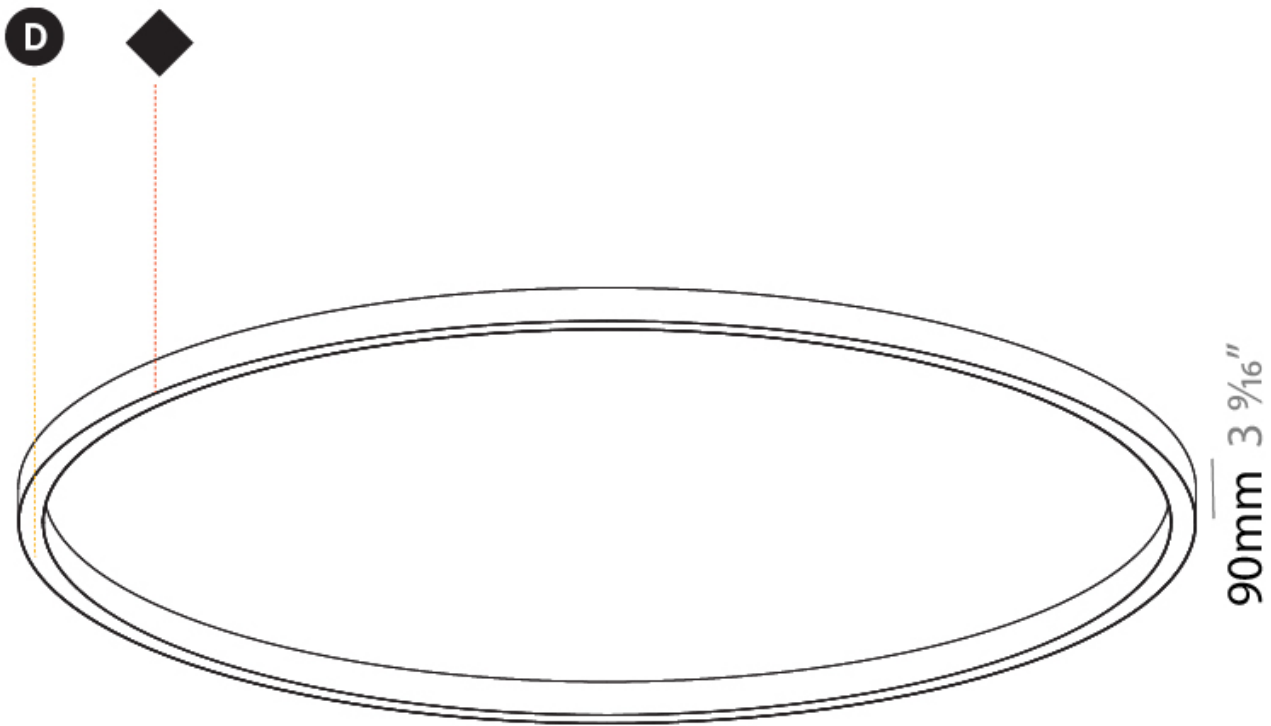

PROJECT	_____
TYPE	_____
SPECIFIER	_____
QUANTITY	_____
DATE	_____

Ø 5070mm 199 5/8"

Ø 5200mm 204 3/4 "