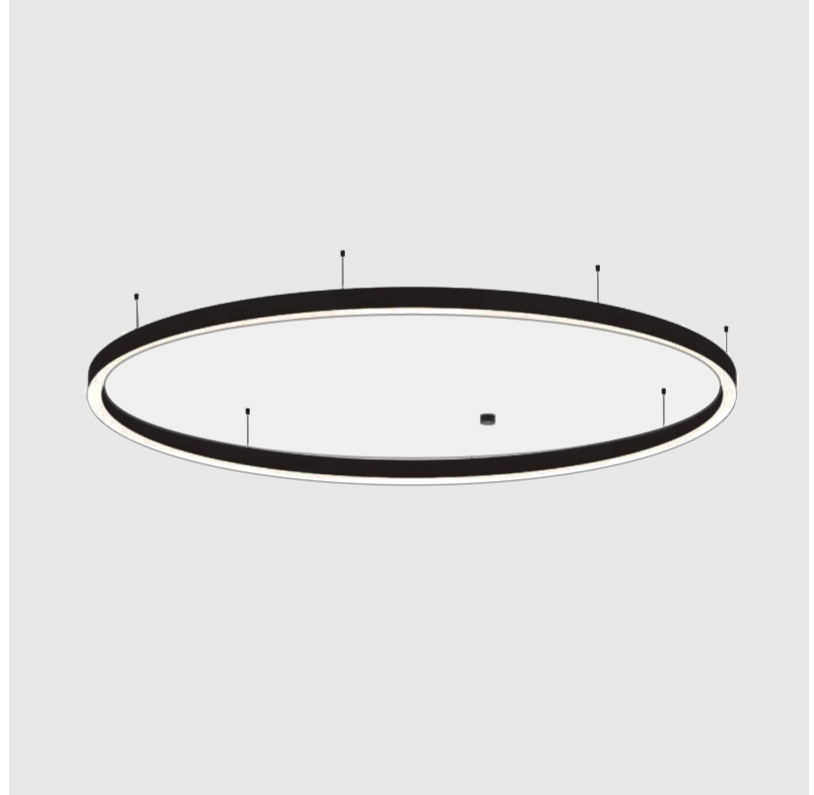

GENERAL

Series: Glorious
Subseries: Glorious Slim
Brand: Prolicht
Division: Architectural
Mounting Type: Suspension
Mounting Location: Ceiling
Subcategory: Ambient

PHYSICAL

Shape: Round
Diameter (mm): 3000
Diameter (in): 118 1/8
Height (mm): 90
Height (in): 3 9/16
Max. Overall Height (mm): 2090
Max. Overall Height (in): 82 5/16
Light Distribution: Direct / Indirect
Weight (kg): 31.716
Weight (lbs): 69.93
Diffuser: PMMA - Opal or Micro-Prism
Fixture Finish: SSR / BKV / CWI / CRY / HAB / UFT / ITA / RUA / FTG / MYG / LOD / PUS / FRO / FUP / KIA / POP / BLS / SPG / MEY / GOH / GUM / CHC / COM / ABZ / JAG / OBR / MOS / ROR
Fixture Material: Aluminum
Cable Details: 2000mm or 6000mm Transparent Cable

ELECTRICAL

Lamp Type: LED (Zhaga Standard)
Input Wattage (W): 224 / 112
Total Output Wattage (W): 192 / 84
Dimming: Tri-Mode (Non-Dimming and Phase Dimming (120Vac only) and 0-10V Dimming)
Driver Included: Yes
Driver Location: Integrated
Driver Type: Constant Current - Universal
Driver Class: Class 2
Input Voltage (V): 120 - 277
Constant Current (MA): 350

LED

Color Temperature (°K): 3000 / 3500 / 4000
Max. Delivered Lumen (lm): 38980 / 39798 / 40610
CRI: >80 CRI
Lamp Life (hrs): 50000

OPTICAL

RATINGS AND CERTIFICATIONS

Certified By: Certified for North American Standards
IP rating: IP20

2870mm 113"

3000mm 118 1/8"